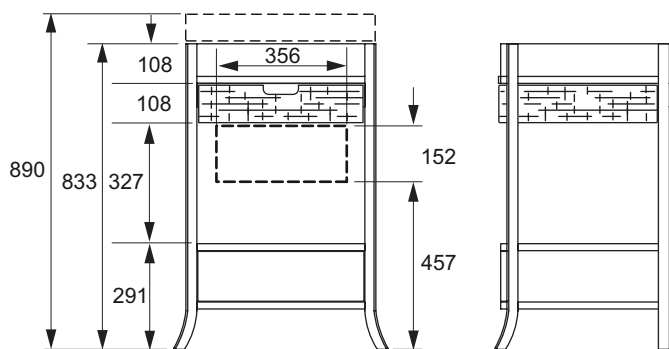

- Pull out basket
- Second drawer at bottom of unit
- made from a combination of stained solid and veneered maple
- Catalyzed polyurethane finish
- Vitreous china basin supplied seperatley (2358-8-0)
- Matches with Tellieur Mirror

Dimensions (mm)

Product	2449-F2 Archer Petite Vanity Unit
Colours/finishes	Black Forest (-F2)
Weight (kg)	N/A
Complementary items	2358-8 Archer basin 610 mm x 520 mm, 3 tap holes 3113W-F2 Tellieur Mirror 510 mm x 790 mm
Design linked items	Memoirs Stately Brassware