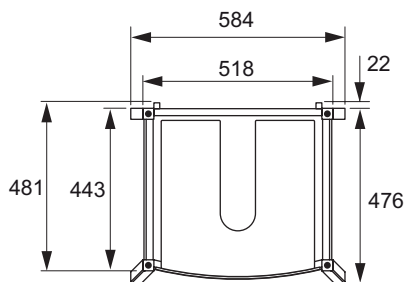

- Pull out basket
- Second drawer at bottom of unit
- made from a combination of stained solid and veneered maple
- Catalyzed polyurethane finish
- Vitreous china basin supplied seperatley (2358-8-0)
- Matches with Tellieur Mirror

Dimensions (mm)

Product	2449-F2 Archer Petite Vanity Unit
Colours/finishes	Black Forest (-F2)
Weight (kg)	N/A
Complementary items	2358-8 Archer basin 610 mm x 520 mm, 3 tap holes 3113W-F2 Tellieur Mirror 510 mm x 790 mm
Design linked items	Memoirs Stately Brassware